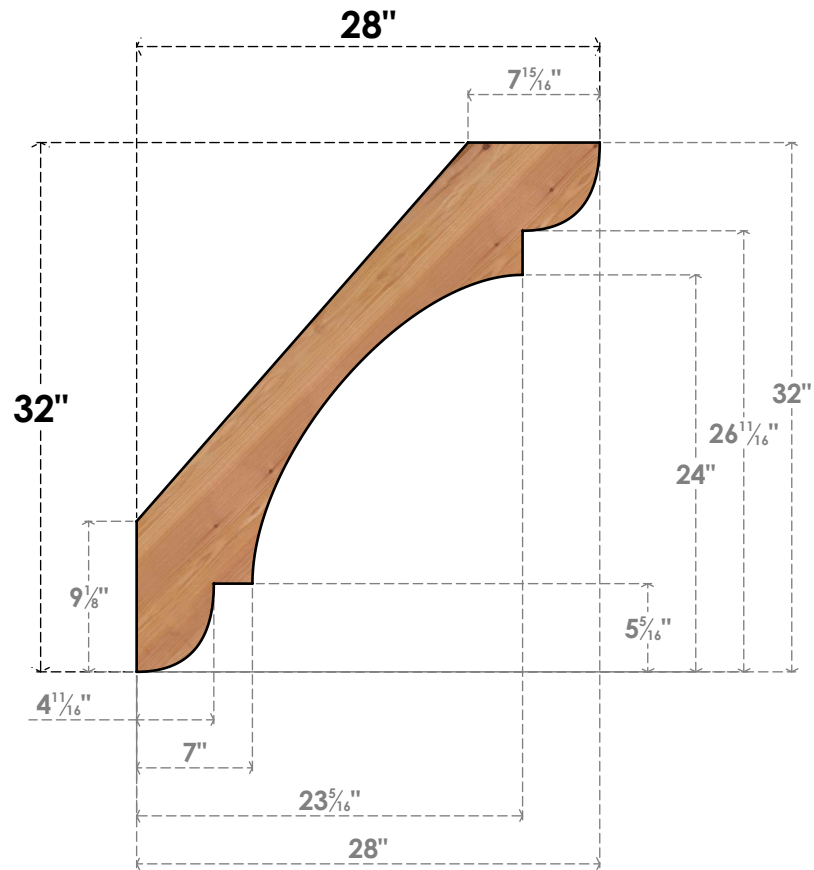

# BRC06X28X32OLY00SWR

5 1/2"W X 28"D X 32"H OLYMPIC SMOOTH BRACE, WESTERN RED CEDAR

**SIDE**

**FRONT**

EKENA MILLWORK  
 2300 WEST MAIN ST.  
 CLARKSVILLE, TX 75426  
 TOLL FREE: 866-607-0453  
 WWW.EKENAMILLWORK.COM

**NOTES**

1. INSTALLATION TO BE COMPLETED IN ACCORDANCE WITH MANUFACTURER'S SPECIFICATIONS.
2. DRAWING MAY NOT BE TO SCALE
3. THIS DRAWING IS INTENDED FOR DESIGN AND PLANNING PURPOSES ONLY.
4. ALL INFORMATION CONTAINED HEREIN WAS CURRENT AT THE TIME OF DEVELOPMENT BUT MUST BE REVIEWED AND APPROVED BY THE PRODUCT MANUFACTURER TO BE CONSIDERED ACCURATE.
5. PRODUCTS ARE NOT KILN DRIED. THIS ITEM IS UNIQUE AND WILL CONTAIN THE NATURAL VARIATIONS THAT THE WOOD SPECIES OFFERS. THIS MAY RESULT IN VARIATIONS UP TO 1/4"