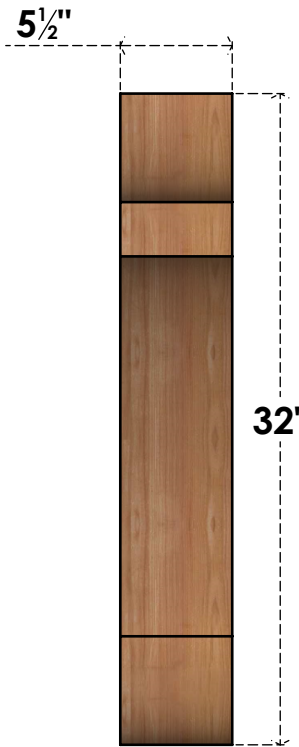

# BRC06X28X32OLY00SWR

5 1/2"W X 28"D X 32"H OLYMPIC SMOOTH BRACE, WESTERN RED CEDAR

**SIDE**

**FRONT**

EKENA MILLWORK  
 2300 WEST MAIN ST.  
 CLARKSVILLE, TX 75426  
 TOLL FREE: 866-607-0453  
 WWW.EKENAMILLWORK.COM

**NOTES**

1. INSTALLATION TO BE COMPLETED IN ACCORDANCE WITH MANUFACTURER'S SPECIFICATIONS.
2. DRAWING MAY NOT BE TO SCALE
3. THIS DRAWING IS INTENDED FOR DESIGN AND PLANNING PURPOSES ONLY.
4. ALL INFORMATION CONTAINED HEREIN WAS CURRENT AT THE TIME OF DEVELOPMENT BUT MUST BE REVIEWED AND APPROVED BY THE PRODUCT MANUFACTURER TO BE CONSIDERED ACCURATE.
5. PRODUCTS ARE NOT KILN DRIED. THIS ITEM IS UNIQUE AND WILL CONTAIN THE NATURAL VARIATIONS THAT THE WOOD SPECIES OFFERS. THIS MAY RESULT IN VARIATIONS UP TO 1/4"